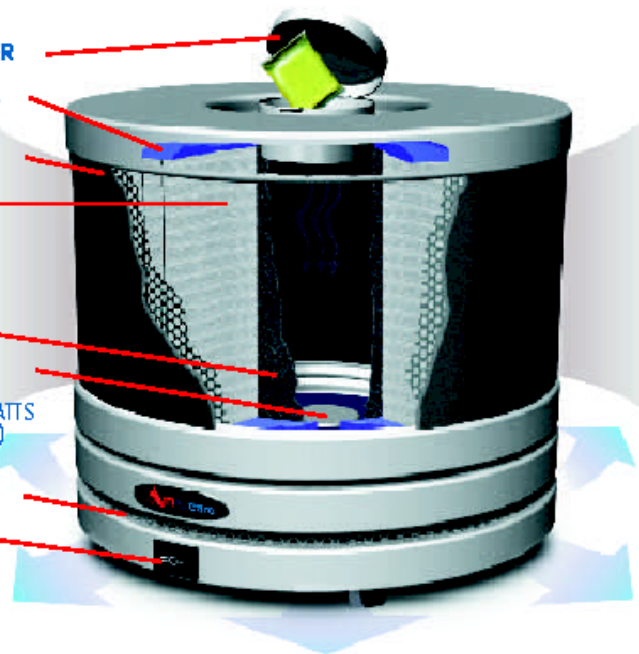

CLEAN AIR OUTFLOW

2-SPEED CONTROL

For further information:
BERRIMAN ASSOCIATES
1-800-480-3630
www.berriman.com

Cleaning the air you breathe.