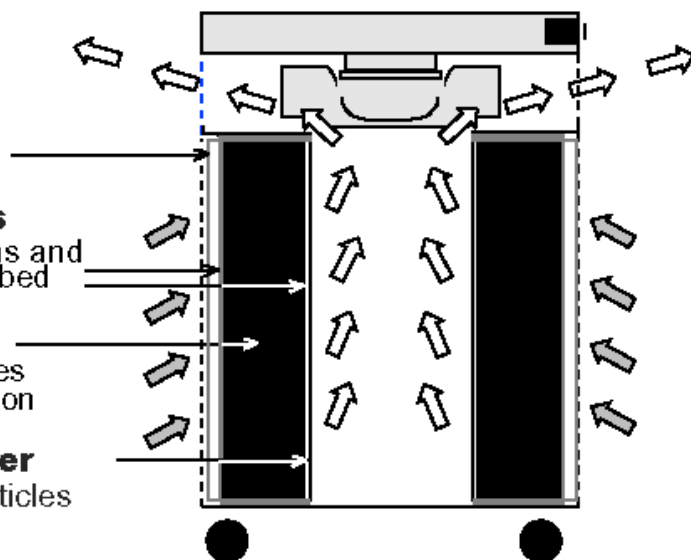

HEPA-Barrier post filter

Traps carbon dust and particles

Unique Features

- **All metal housing** ensures no plastic vapors are emitted.
- **Motor out of the air flow.** Most air purifiers blow the clean air over the motor and pick up impurities.
- **Electrical parts in a sealed chamber** out of the airflow. Increases safety and prevents off-gassing.
- **Pressure sealed filter chamber** prevents leakage of polluted air around filters.
- **Felt gaskets seal the filter chamber.** Maximize filtration with no rubber off-gassing found with other filters.
- **Clean modern appearance** fits in any decor.
- **Low noise level** (at 6 feet) 28.1db on low 62.3db on high (560 cfm)